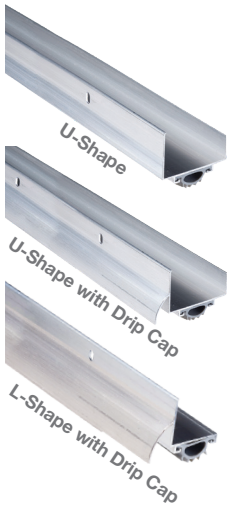

Simply Conserve® Single-Seal Door Sweep

Our Single-Seal Door Sweep features a medium-duty extruded aluminum carrier with a pliable single vinyl sealing fin. The vinyl back seal, not found on most other brands, eliminates the need for caulking. Slotted screw holes make for easy adjustment and simple installation. It comes individually packaged with installation instructions and screws.

Our spring-activated Automatic Weather Seal Door Sweeps lift when the door opens to clear carpets and lower when the door is closed to seal the gap between the door and threshold. These door sweeps feature a medium-duty extruded aluminum carrier with a pliable single sealing fin and slotted screw holes to make adjustment and installation easy. These door sweeps also seal gaps up to 0.50" between the threshold and door bottom and come individually packaged with installation instructions and Phillips-head screws.

MODEL NUMBER	COLOR	DIMENSIONS	CASE QTY.
07179-I	White	2.5" x 36"	48
07153-I	Brown	2.5" x 36"	48

Simply Conserve® Self-Stick Door Sweep

Our Self-Stick Door Sweep has a strong adhesive to stay in place on the door for a long time. The 1.5" height allows seals on doors with imperfections. To install simply cut to size, peel off the red strip, and stick into place. The door sweep comes individually packaged with installation instructions.

MODEL NUMBER	COLOR	DIMENSIONS	CASE QTY.
N6000	Clear	1.5" x 36"	100

SIMPLY CONSERVE™

Simply Conserve® Door Shoes

Our Door Shoes are available in a variety of lengths and finishes. All door shoes are individually packaged and feature slotted holes for easy adjustment, as well as a pliable sealing gasket. The door shoes are made of architectural-grade, medium-duty extruded aluminum and are fire labeled. They are tested to UL 10B standards, certified for Canada. They meet the requirements of ASTM E-152, NFPA-252 and UBC-432. Screws are included.